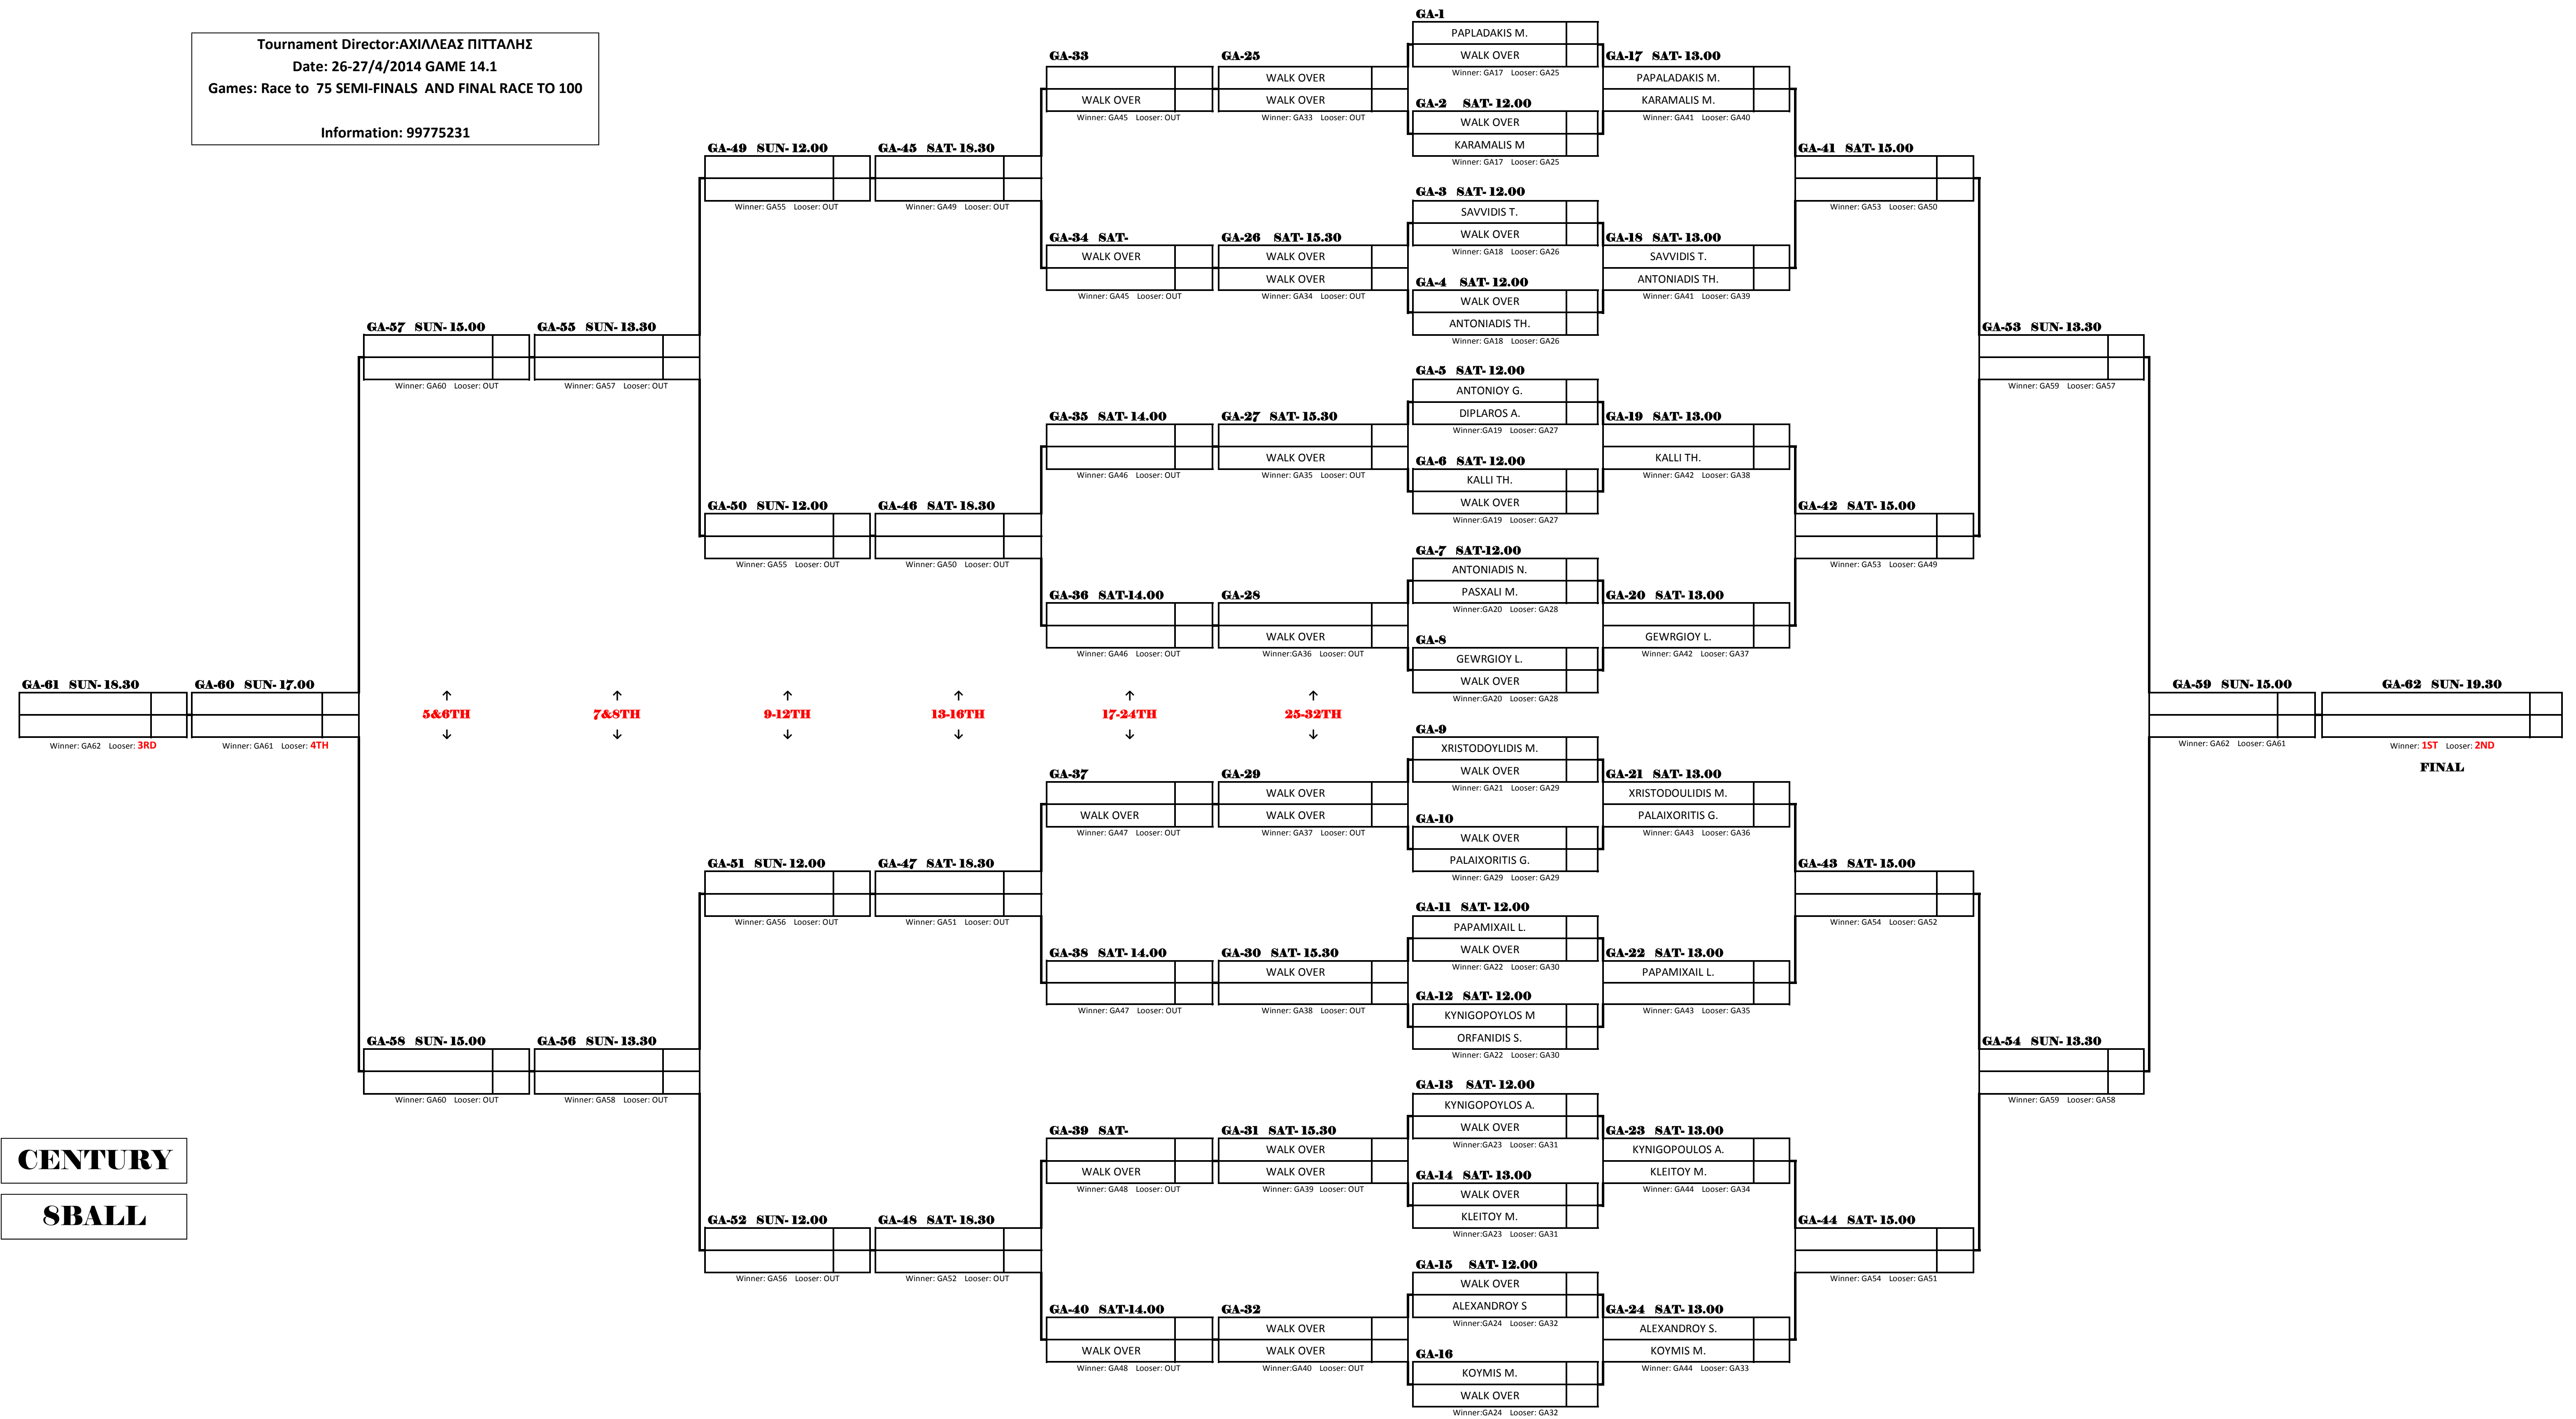

THE CYPRUS POCKET BILLIARD FEDERATION

A' ΠΡΟΚΡΙΜΑΤΙΚΑ 14.1 STRAIGHT ΛΕΜΕΣΟΥ 2013 - 2014

Tournament Director: ΑΧΙΛΛΕΑΣ ΠΙΤΤΑΛΗΣ
 Date: 26-27/4/2014 GAME 14.1
 Games: Race to 75 SEMI-FINALS AND FINAL RACE TO 100
 Information: 99775231

CENTURY
SBALL